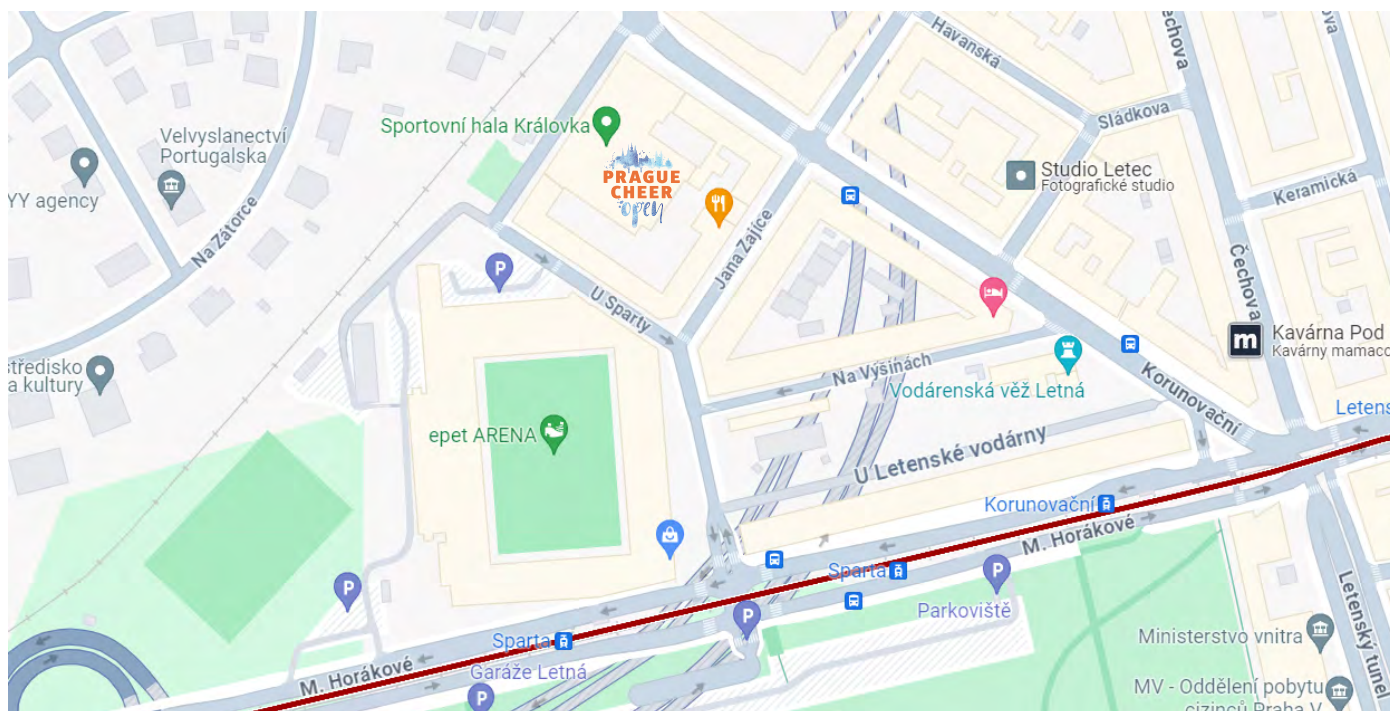

TRANSPORT, PARKING

Parking is possible on a paid parking lot on the Letenská Plain opposite of the Sparta football stadium. Price is 40, - CZK / hour for passenger cars, 700 CZK / day for buses (price list 2016).

In front of the hall, it will be possible to stop only for quick unloading of things, but parking will not be possible. Please note that there is a lack of free unpaid parking places around Letná, there is a parking zone system. If you can, leave the car at home or park it at the edge of Prague.

Tram connection to public transport - tram stop Sparta.